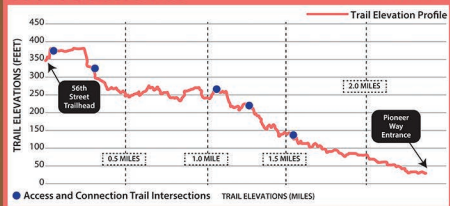

## SWAN CREEK TRAIL (2.38 miles)

## CANYON RIM TRAIL (1.18 miles)

## Map Legend

- Accessible Trailhead
- Trail Access
- Picnic Area
- Bus stop
- Swan Creek Mountain Bike Trails
- Restroom
- Hard surface trails (non-motorized use only)
- Swan Creek Trail (2.38 miles) (pedestrian access only)
- Canyon Rim Trail (1.18 miles) (pedestrian access only)
- Lister Overlook Trail (0.33 miles) (pedestrian access only)
- Connection Trails (pedestrian access only)
- Metro Parks Tacoma Boundary
- Pierce County Boundary