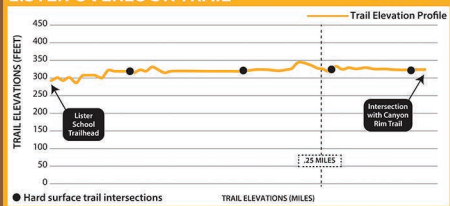

## SWAN CREEK TRAIL (2.38 miles)

## CANYON RIM TRAIL (1.18 miles)

## Map Legend

- Accessible Trailhead
- Trail Access
- Picnic Area
- Bus stop
- Swan Creek Mountain Bike Trails
- Restroom
- Hard surface trails (non-motorized use only)
- Swan Creek Trail (2.38 miles) (pedestrian access only)
- Canyon Rim Trail (1.18 miles) (pedestrian access only)
- Lister Overlook Trail (0.33 miles) (pedestrian access only)
- Connection Trails (pedestrian access only)
- Metro Parks Tacoma Boundary
- Pierce County Boundary