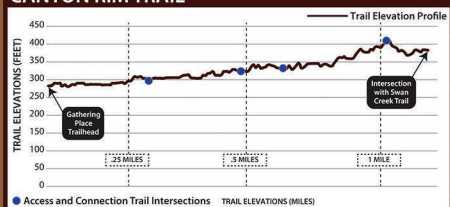

## SWAN CREEK TRAIL (2.38 miles)

## CANYON RIM TRAIL (1.18 miles)

## Map Legend

- Accessible Trailhead
- Trail Access
- Picnic Area
- Bus stop
- Swan Creek Mountain Bike Trails
- Restroom
- Hard surface trails (non-motorized use only)
- Swan Creek Trail (2.38 miles) (pedestrian access only)
- Canyon Rim Trail (1.18 miles) (pedestrian access only)
- Lister Overlook Trail (0.33 miles) (pedestrian access only)
- Connection Trails (pedestrian access only)
- Metro Parks Tacoma Boundary
- Pierce County Boundary