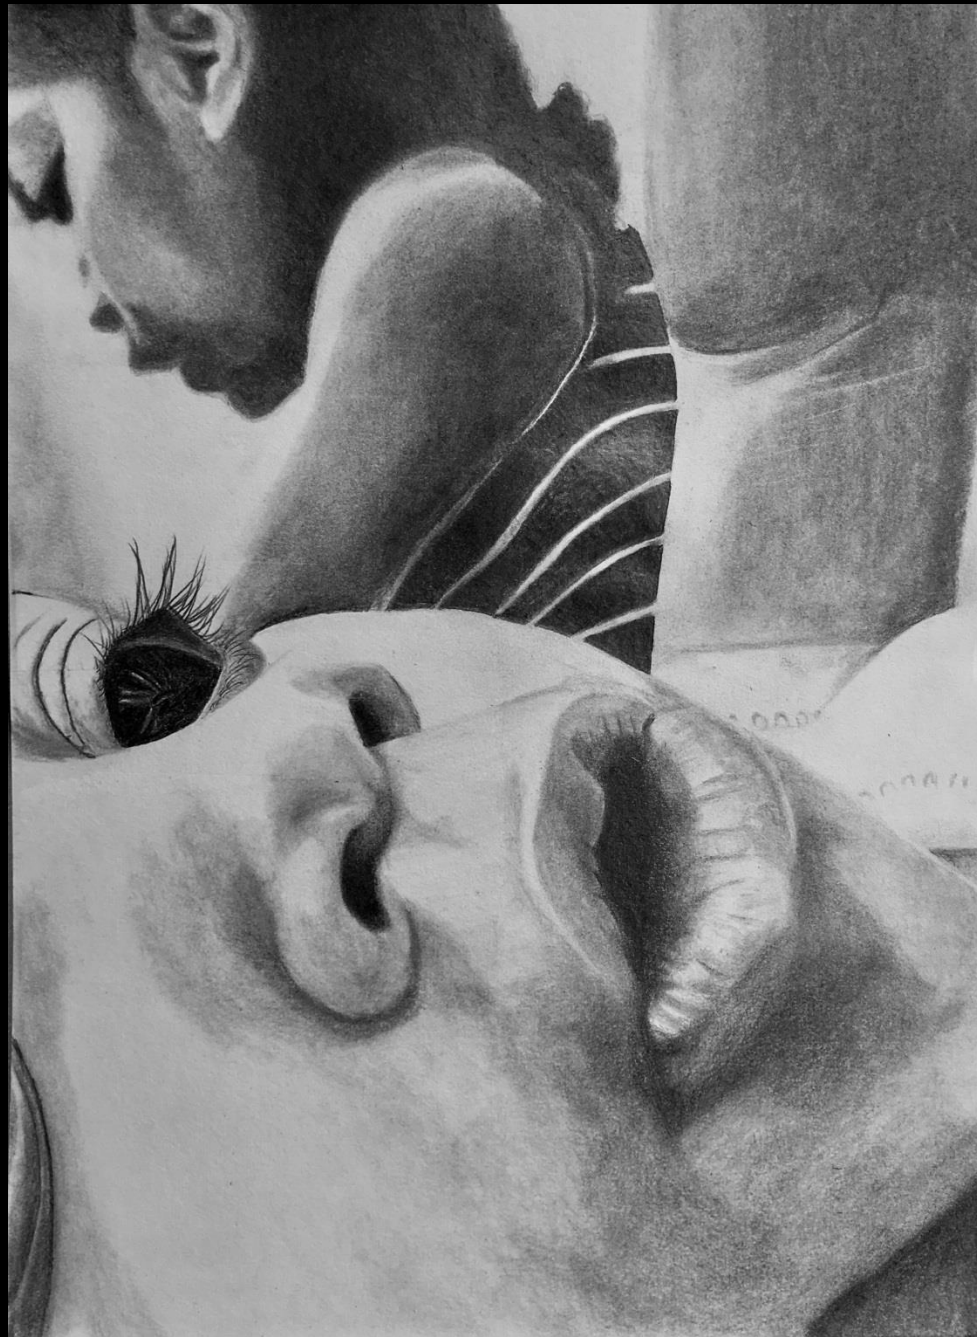

# Eastside Community Center

Portable Artworks Collection

Darishma Alphonse, Moonman Handstand, Mixed Media on Paper, 9"x12", 2017

Darishma Alphonse, Lazy Morning, Graphite on Paper, 16"x11', 2017

Adika Bell, Dream/MLK Jr, Acrylic on Canvas, 36"x36", 2017

Jasmine Brown, Till and the Tallahatchie, Egg Tempera & Gold Leaf on Wood, 14"x12", 2012

Kate Cendejas Thun, Sharing Two Waves (1 and 2), Watercolor on Paper, 9"x12" each, 2017

Anthony Duenas, Monster, Digital Print, 17"x11", 2016