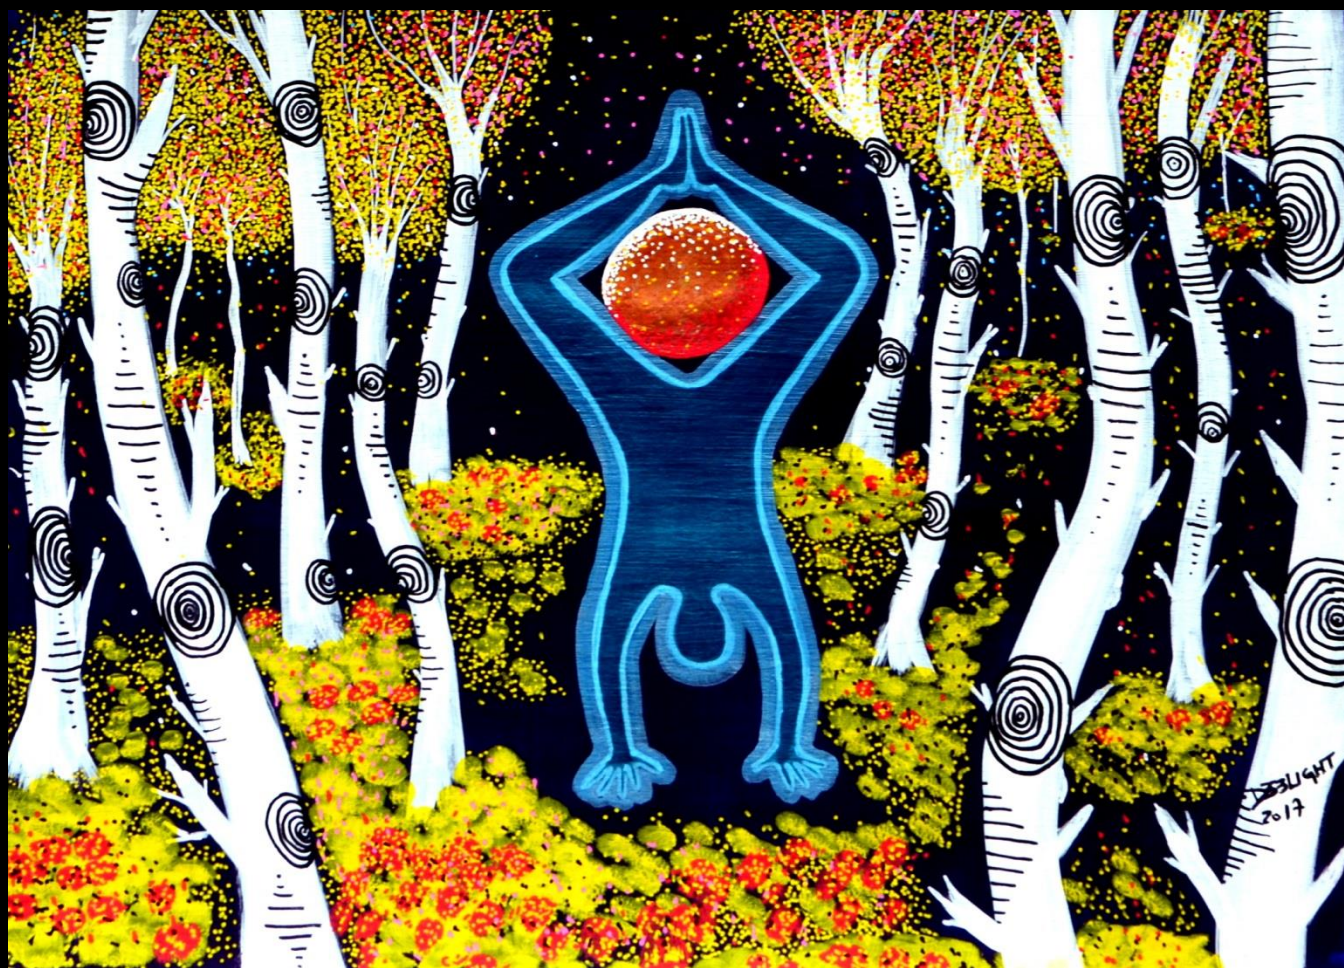

# Eastside Community Center

Portable Artworks Collection

Darishma Alphonse, Moonman Handstand, Mixed Media on Paper, 9"x12", 2017

Darishma Alphonse, Lazy Morning, Graphite on Paper, 16"x11', 2017

Adika Bell, Dream/MLK Jr, Acrylic on Canvas, 36"x36", 2017

Jasmine Brown, Till and the Tallahatchie, Egg Tempera & Gold Leaf on Wood, 14"x12", 2012

Kate Cendejas Thun, Sharing Two Waves (1 and 2), Watercolor on Paper, 9"x12" each, 2017

Anthony Duenas, Monster, Digital Print, 17"x11", 2016